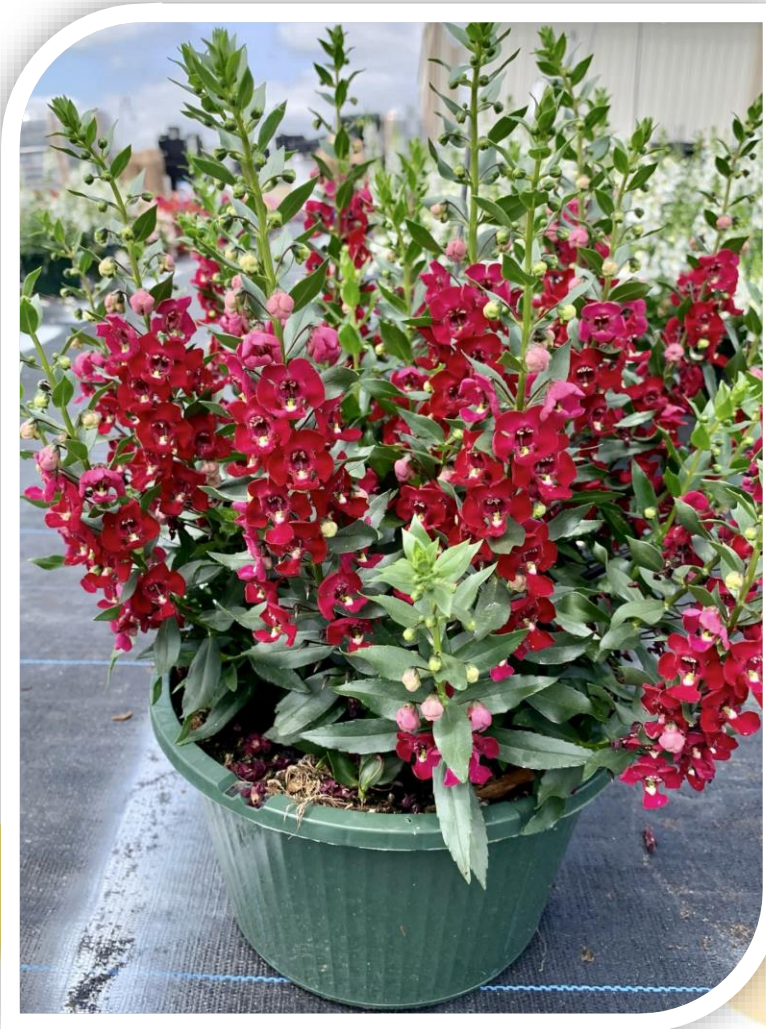

Baï FloraPlant.®

2024 Introductions

NEW Angelonia Archangel™ Ruby Sangria

SEASON
EXTENDER

- Highly unique color.
- Large blooms.
- 9 colors in series.

Ball FloraPlant®

NEW Bidens Bee Alive Double Orange

- First double orange Bidens on the market!
- Great in combos – especially for the Fall.
- Pollinator plant – works great in combos and the garden.

NEW Bidens Bee Alive Improved

- Improved for greater flower power and improved shelf life.
- Pollinator plant – works great in combos and the garden.

NEW Calibrachoa Cha-Cha™ Diva Lavender

- Use in combos and premium baskets.
- Medium-high vigor, mounded habit.
- Cha-Cha is 25% larger than Cabaret with large, cascading blooms.
- Easy to produce – uniform in size and flower timing.
- 12 colors, including 3 Diva color-shifting varieties.