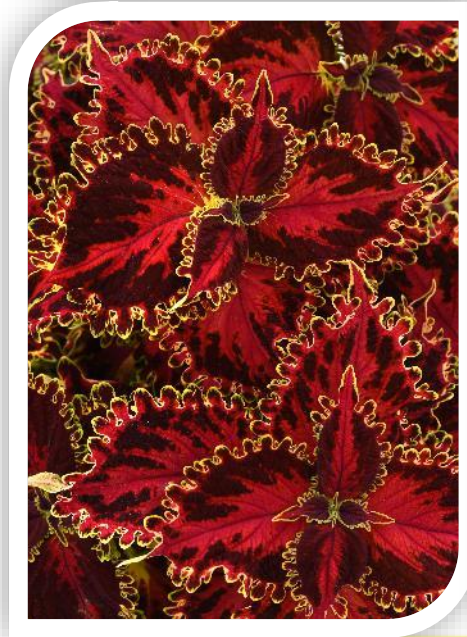

Height: 20 to 32 in. (51 to 81 cm)

Spread: 12 to 18 in. (30 to 46 cm)

BallFloraPlant®

NEW Coleus Volcanica™ Collection Solar Flare

NEW Solar Flare

- Holds color in high light and temperatures.
- Medium vigor, mounded, upright habit.
- Frilly texture.
- Similar habit and texture to Volcanica Collection Limewire.